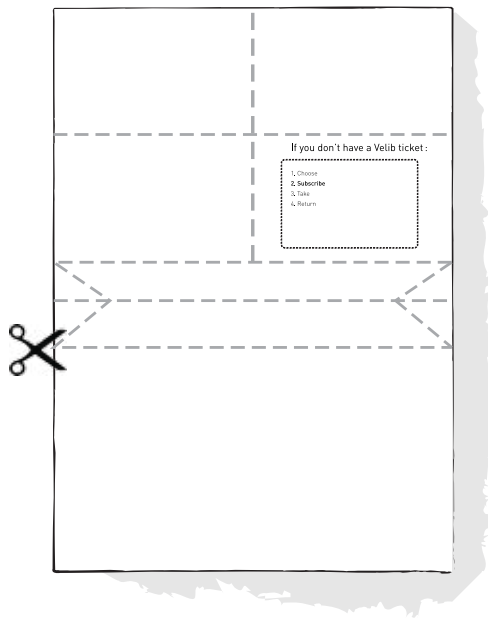

INSTRUCTION MANUAL FOR VELIB' BROCHURE

1. Cut

2. Fold

Fold along the dotted lines
Fold on the side of the PDF with the visual placeholder for the Velib'ticket

ET VOILA!

Tips for using a Velib bike

Welcome to Paris

If you have a Velib ticket :

1. Choose
- 2. Identify**
3. Take
4. Return

If you don't have a Velib ticket :

1. Choose
- 2. Subscribe**
3. Take
4. Return

1. Choose

Search for green light on bike post

Check the bike :

- a. tires
- b. chain
- c. brakes
- d. handlebars & shift
- e. seat

Remember your bike number !

2. Identify

Go to the kiosk and Press 1 for ticket holder

Your subscription number is *here*

This is your Velib code :