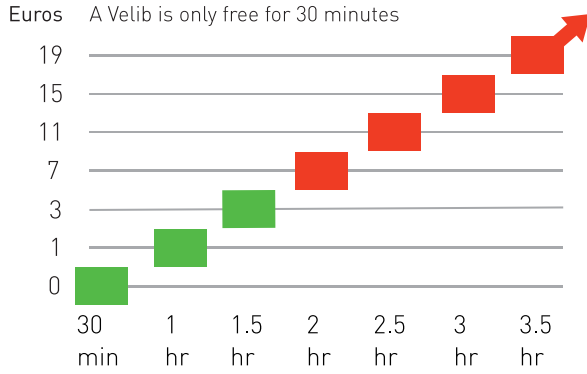

INSTRUCTION MANUAL FOR VELIB' BROCHURE

1. Cut

2. Fold

Fold along the dotted lines
Fold on the side of the PDF with the visual placeholder for the Velib'ticket

ET VOILA!

Tips for using a Velib bike

Welcome to Paris

If you have a Velib ticket :

1. Choose
- 2. Identify**
3. Take
4. Return

If you don't have a Velib ticket :

1. Choose
- 2. Subscribe**
3. Take
4. Return

1. Choose

Search for green light on bike post

Check the bike :