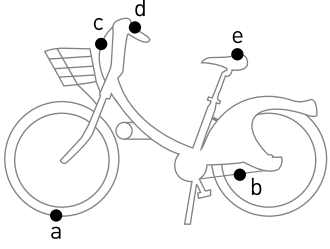

If you have a Velib ticket :

1. Choose
- 2. Identify**
3. Take
4. Return

If you don't have a Velib ticket :

1. Choose
- 2. Subscribe**
3. Take
4. Return

1. Choose

Search for green light on bike post

Check the bike :

- a. tires
- b. chain
- c. brakes
- d. handlebars & shift
- e. seat

Remember your bike number !

2. Identify

Go to the kiosk and Press 1 for ticket holder

Your subscription number is *here*

This is your Velib code :