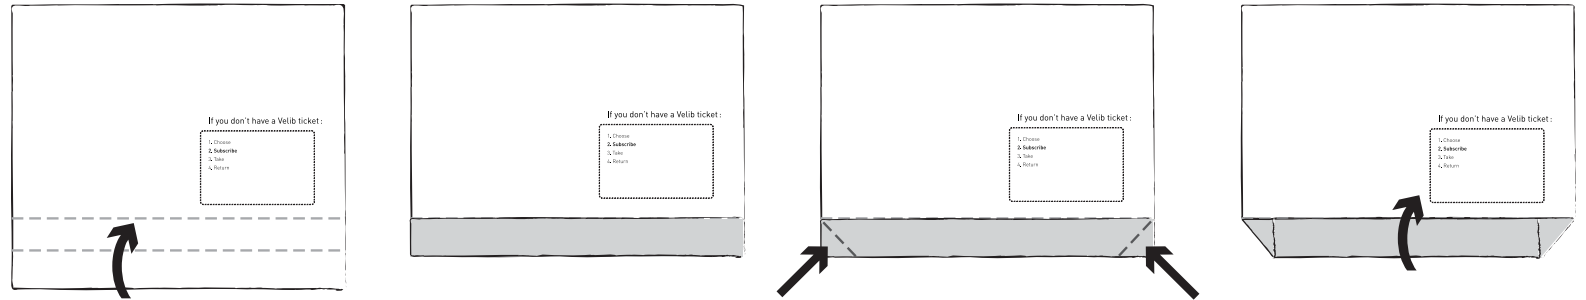

INSTRUCTION MANUAL FOR VELIB' BROCHURE

1. Cut

2. Fold

Fold along the dotted lines
Fold on the side of the PDF with the visual placeholder for the Velib'ticket

ET VOILA!

Tips for using a Velib bike

Welcome to Paris

If you have a Velib ticket :

1. Choose
- 2. Identify**
3. Take
4. Return

If you don't have a Velib ticket :

1. Choose
- 2. Subscribe**
3. Take
4. Return

1. Choose

Search for green light on bike post

Check the bike :