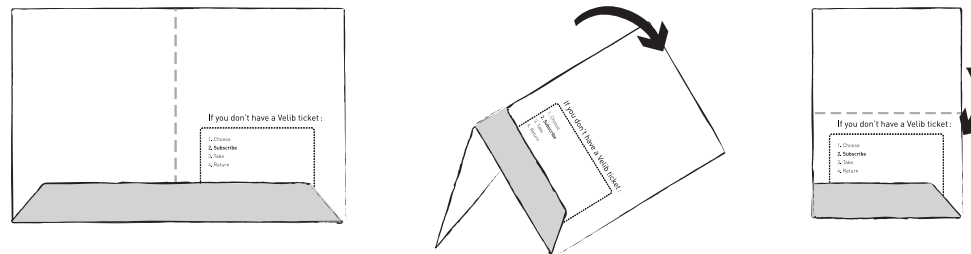

INSTRUCTION MANUAL FOR VELIB' BROCHURE

1. Cut

2. Fold

Fold along the dotted lines
Fold on the side of the PDF with the visual placeholder for the Velib'ticket

ET VOILA!

Tips for using a Velib bike

Welcome to Paris

If you have a Velib ticket :

1. Choose
- 2. Identify**
3. Take
4. Return

If you don't have a Velib ticket :

1. Choose
- 2. Subscribe**
3. Take
4. Return

1. Choose

Search for green light on bike post

Check the bike :